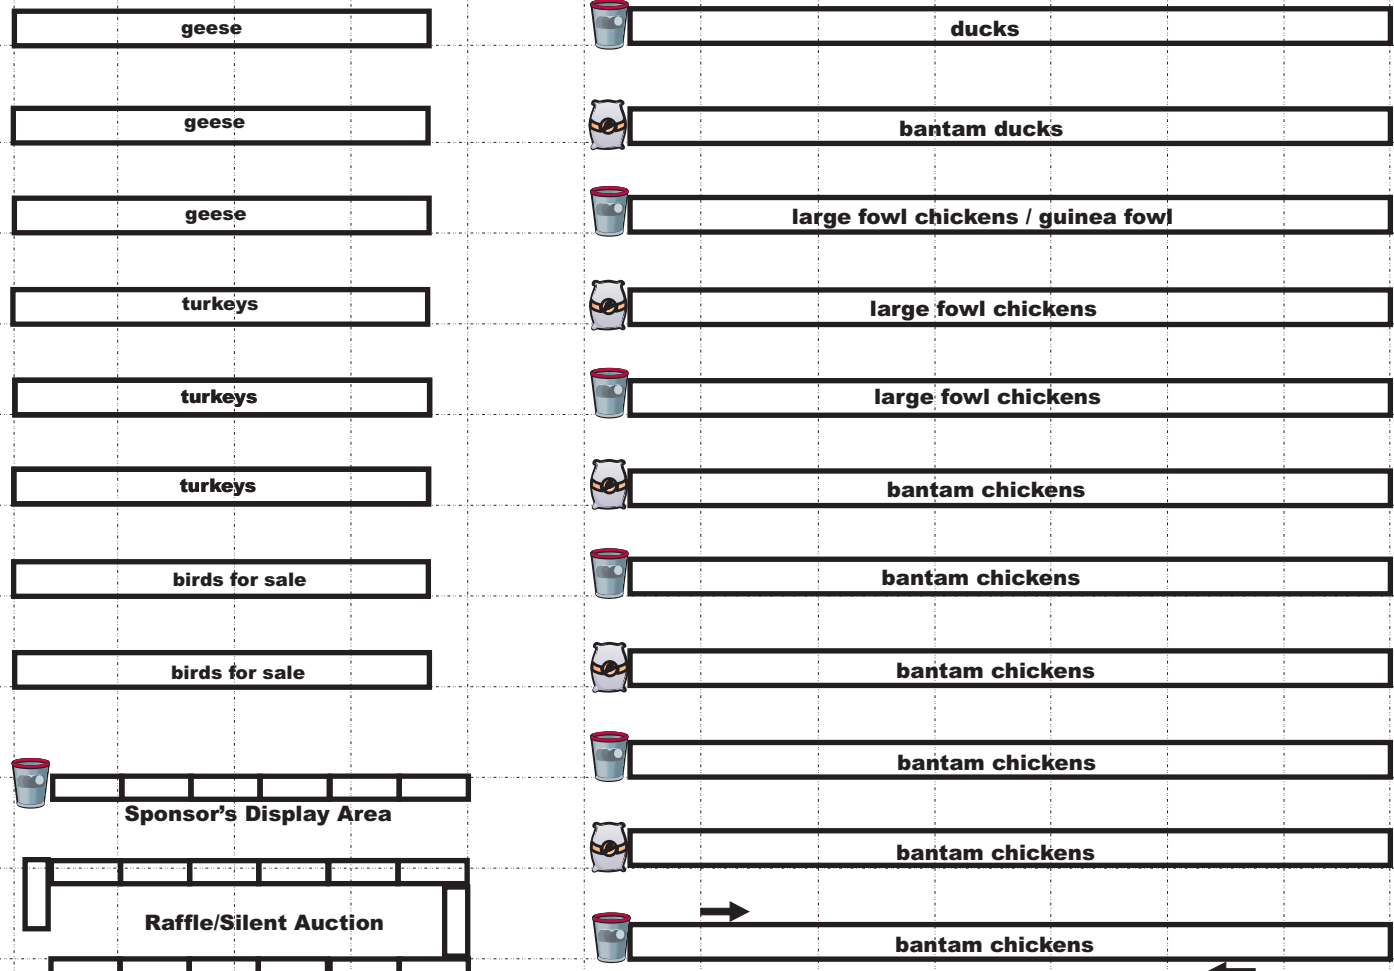

Annex for Club Meetings

---Water---

Coop-In & Coop-Out Here  
Doors

Exhibitors may Enter & Exit here.

**Great Eats!**  
Just out the door in  
The Lion Haus  
Open Saturday  
from 8am - 2pm

showmanship birds

Sponsor's Display Area

Raffle/Silent Auction

Championship Row

Showmanship Competition

---Water---

Poultry Press  
Michigan Poultry Fanciers

Chantecler club

Hamburg club